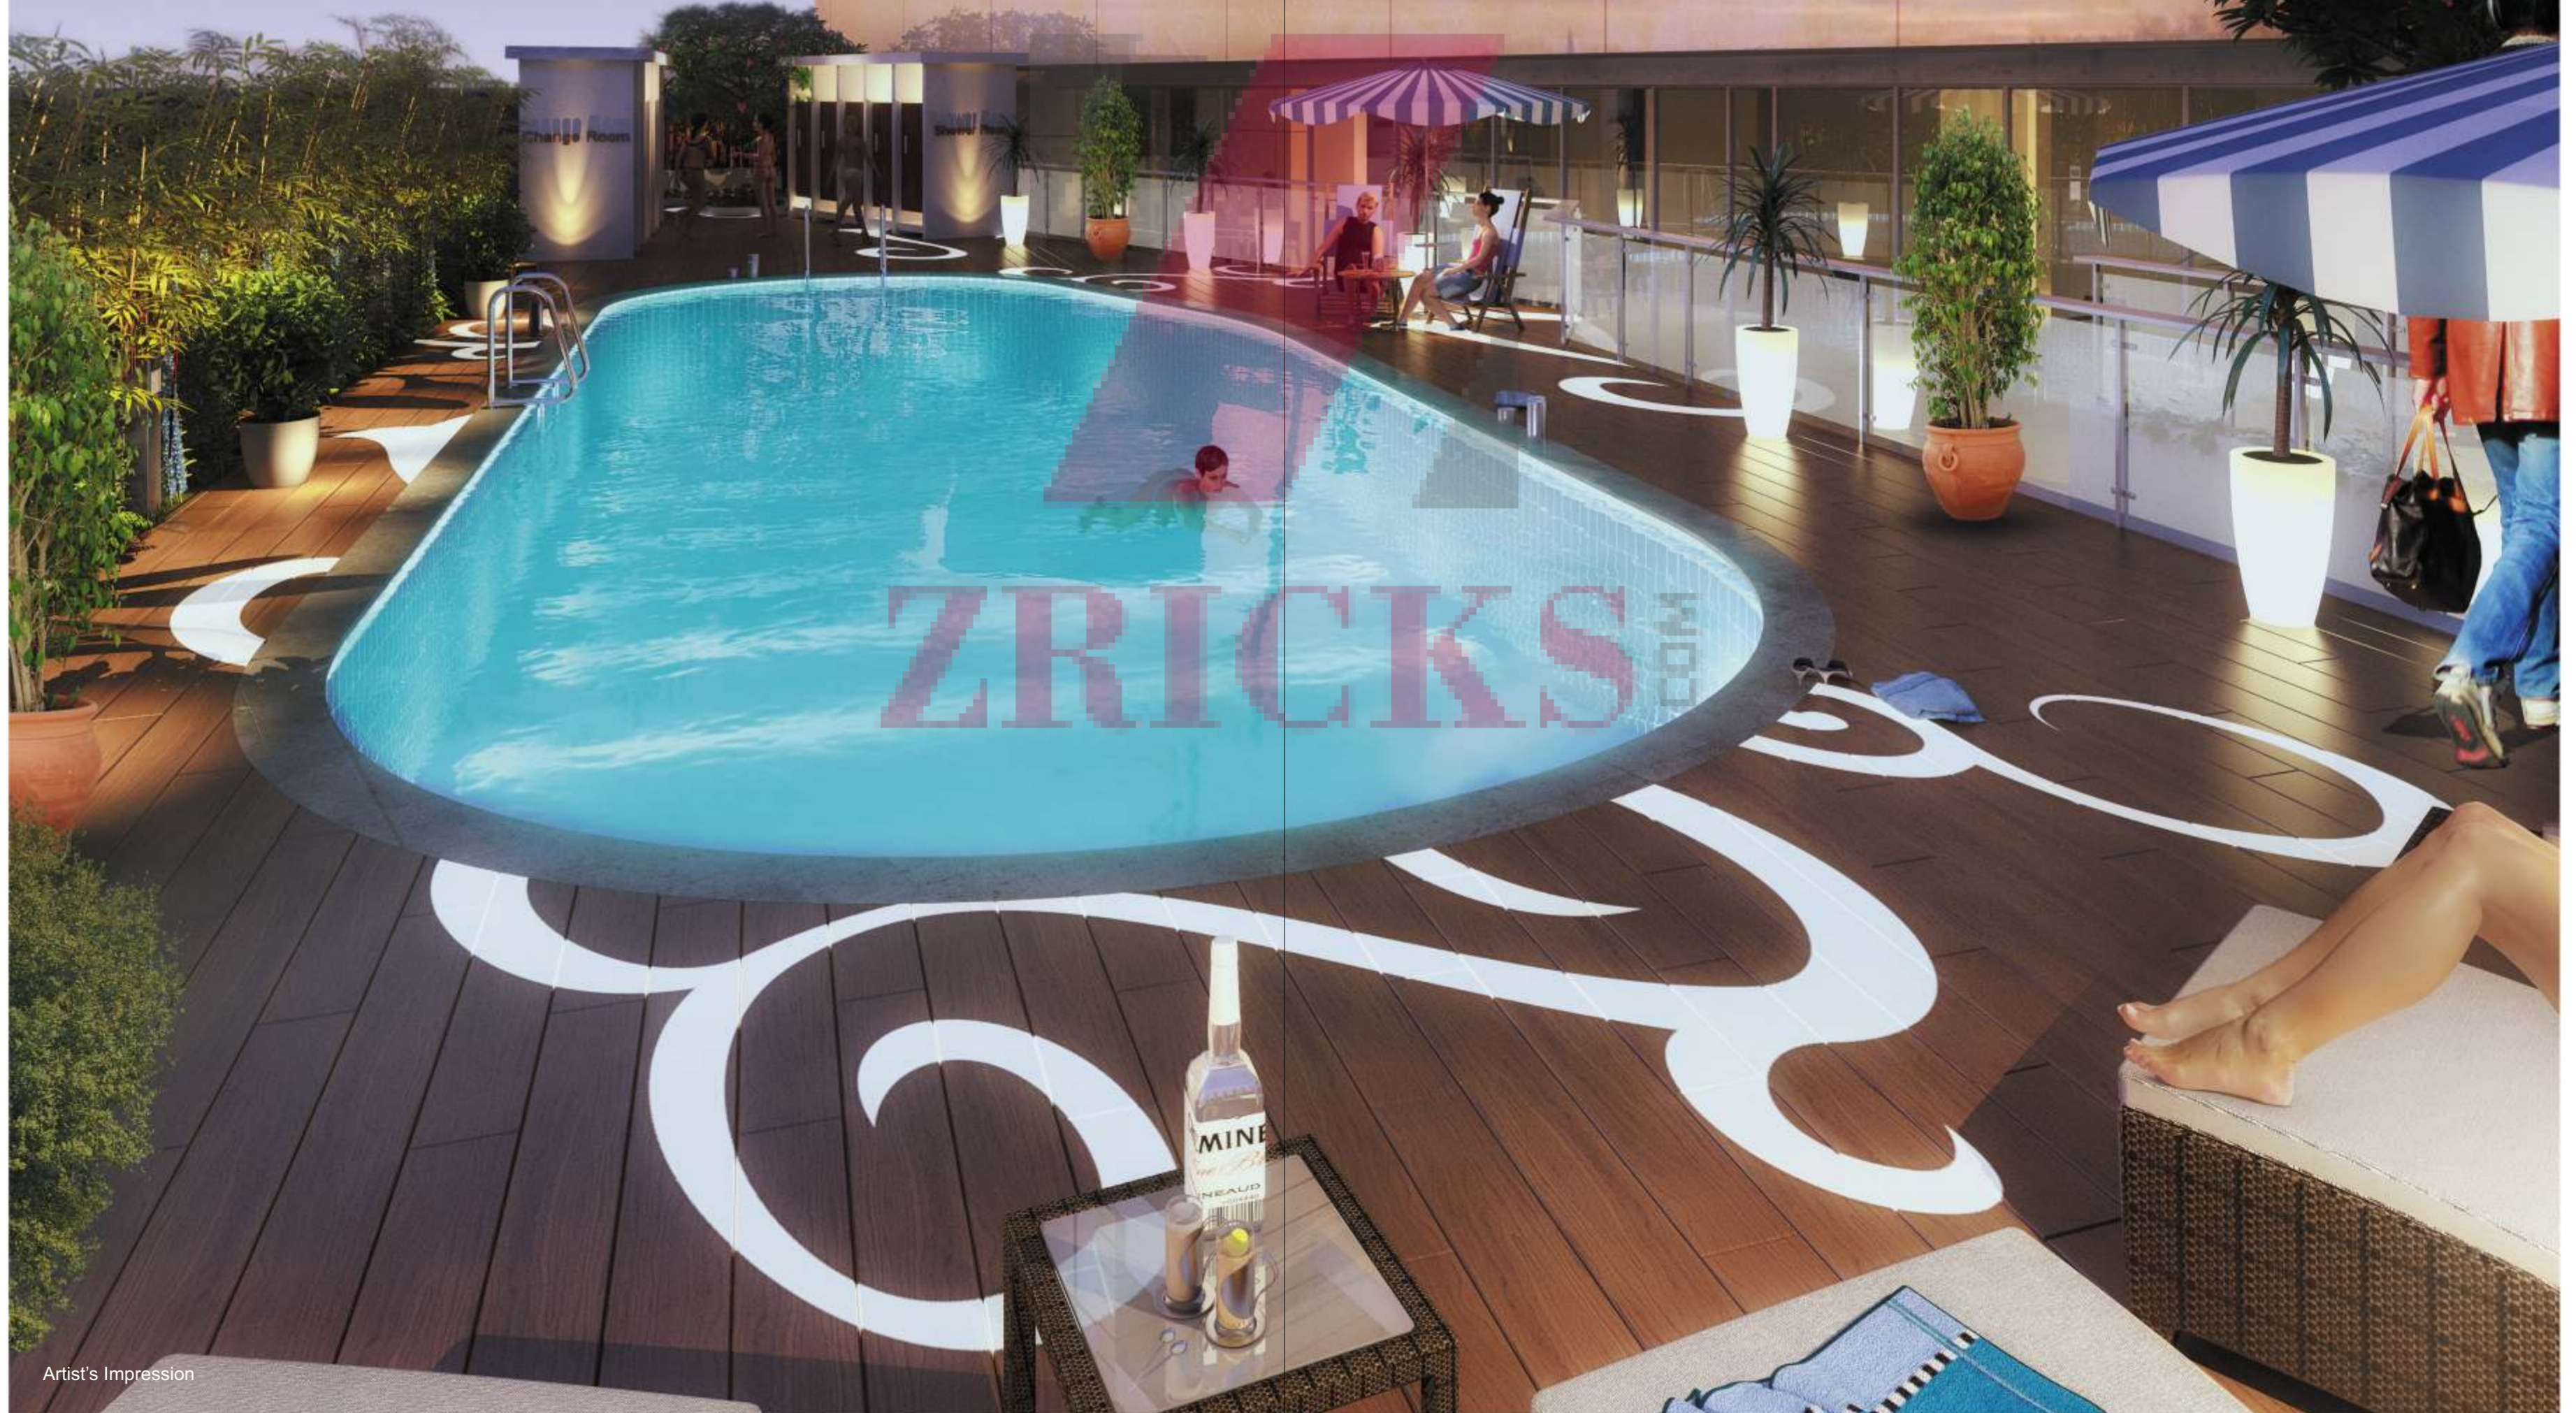

ZRICKS

GIVE YOUR HEALTH,
A WORLD OF FITNESS.
LIVE LIFE TO THE FULLEST.

REJUVENATING HEALTH & WELLNESS /
RECREATIONAL FEATURES

For those who put health and happiness above everything, Ruparel Ariana has something extraordinary for them. Stroll in the health zone, take a refreshing dip in the temperature controlled swimming pool or rejuvenate yourself in spa, sauna and Jacuzzi. Life here ensures a perfect health and happiness for you.

ZRICKS[®]

YOUR DESIRE IS
TO RULE THE WORLD.
WHY SHOULD THE
WEATHER BE AN EXCEPTION?

SWIMMING POOL WITH JACUZZI CUBES

Take a heavenly dip in the refreshing temperature controlled swimming pool and discover a new meaning of freshness at Ruparel Ariana. Feel the plunge of refreshment with continuous agitating water by submerged Jacuzzi cubes. Enjoy the water splashes while getting your body relaxed and senses revived.