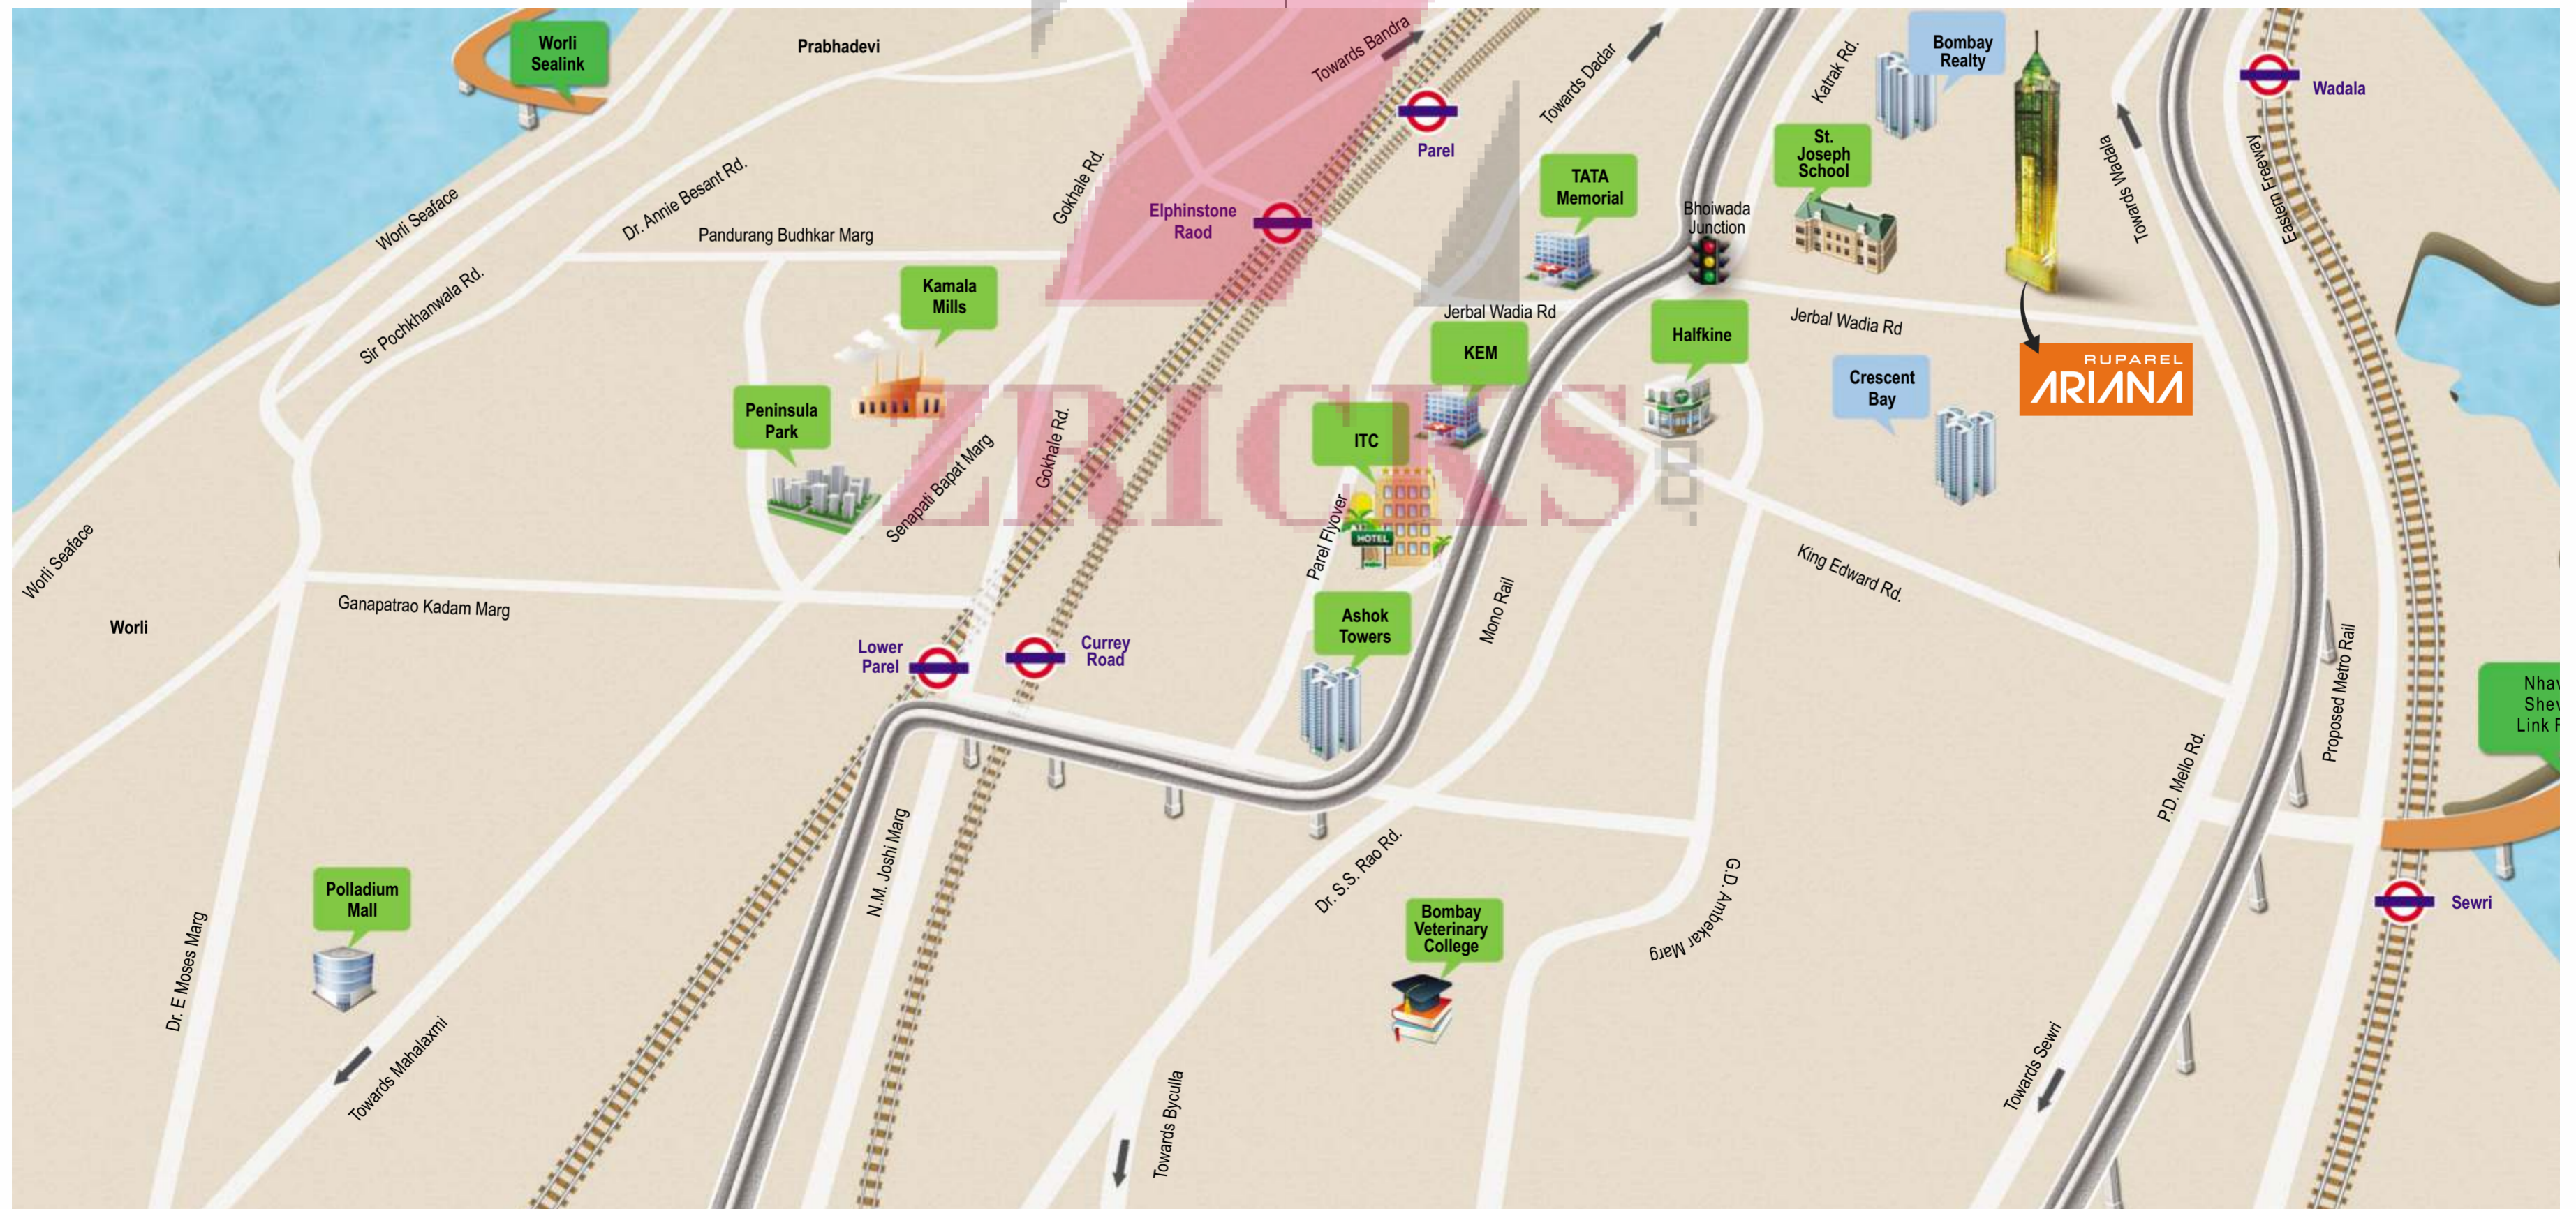

- Centrally located address that is well connected to South Mumbai, Central and Western Suburbs
- Upcoming Sewri Nhava Sheva link will enhance proximity and reach to Navi Mumbai
- Major residential development has seen iconic projects taking shape at Parel
- Well-developed social infrastructure with respect to schools, hospitals, malls, hotels etc.

- Situated adjacent to Jerbai Wadia Road
- Very close to TATA, Bajaj and KEM Hospitals
- Prominent schools and colleges nearby
- Banks and financial institutions in vicinity
- Prominent hotels, restaurants, malls and multiplexes in close proximity