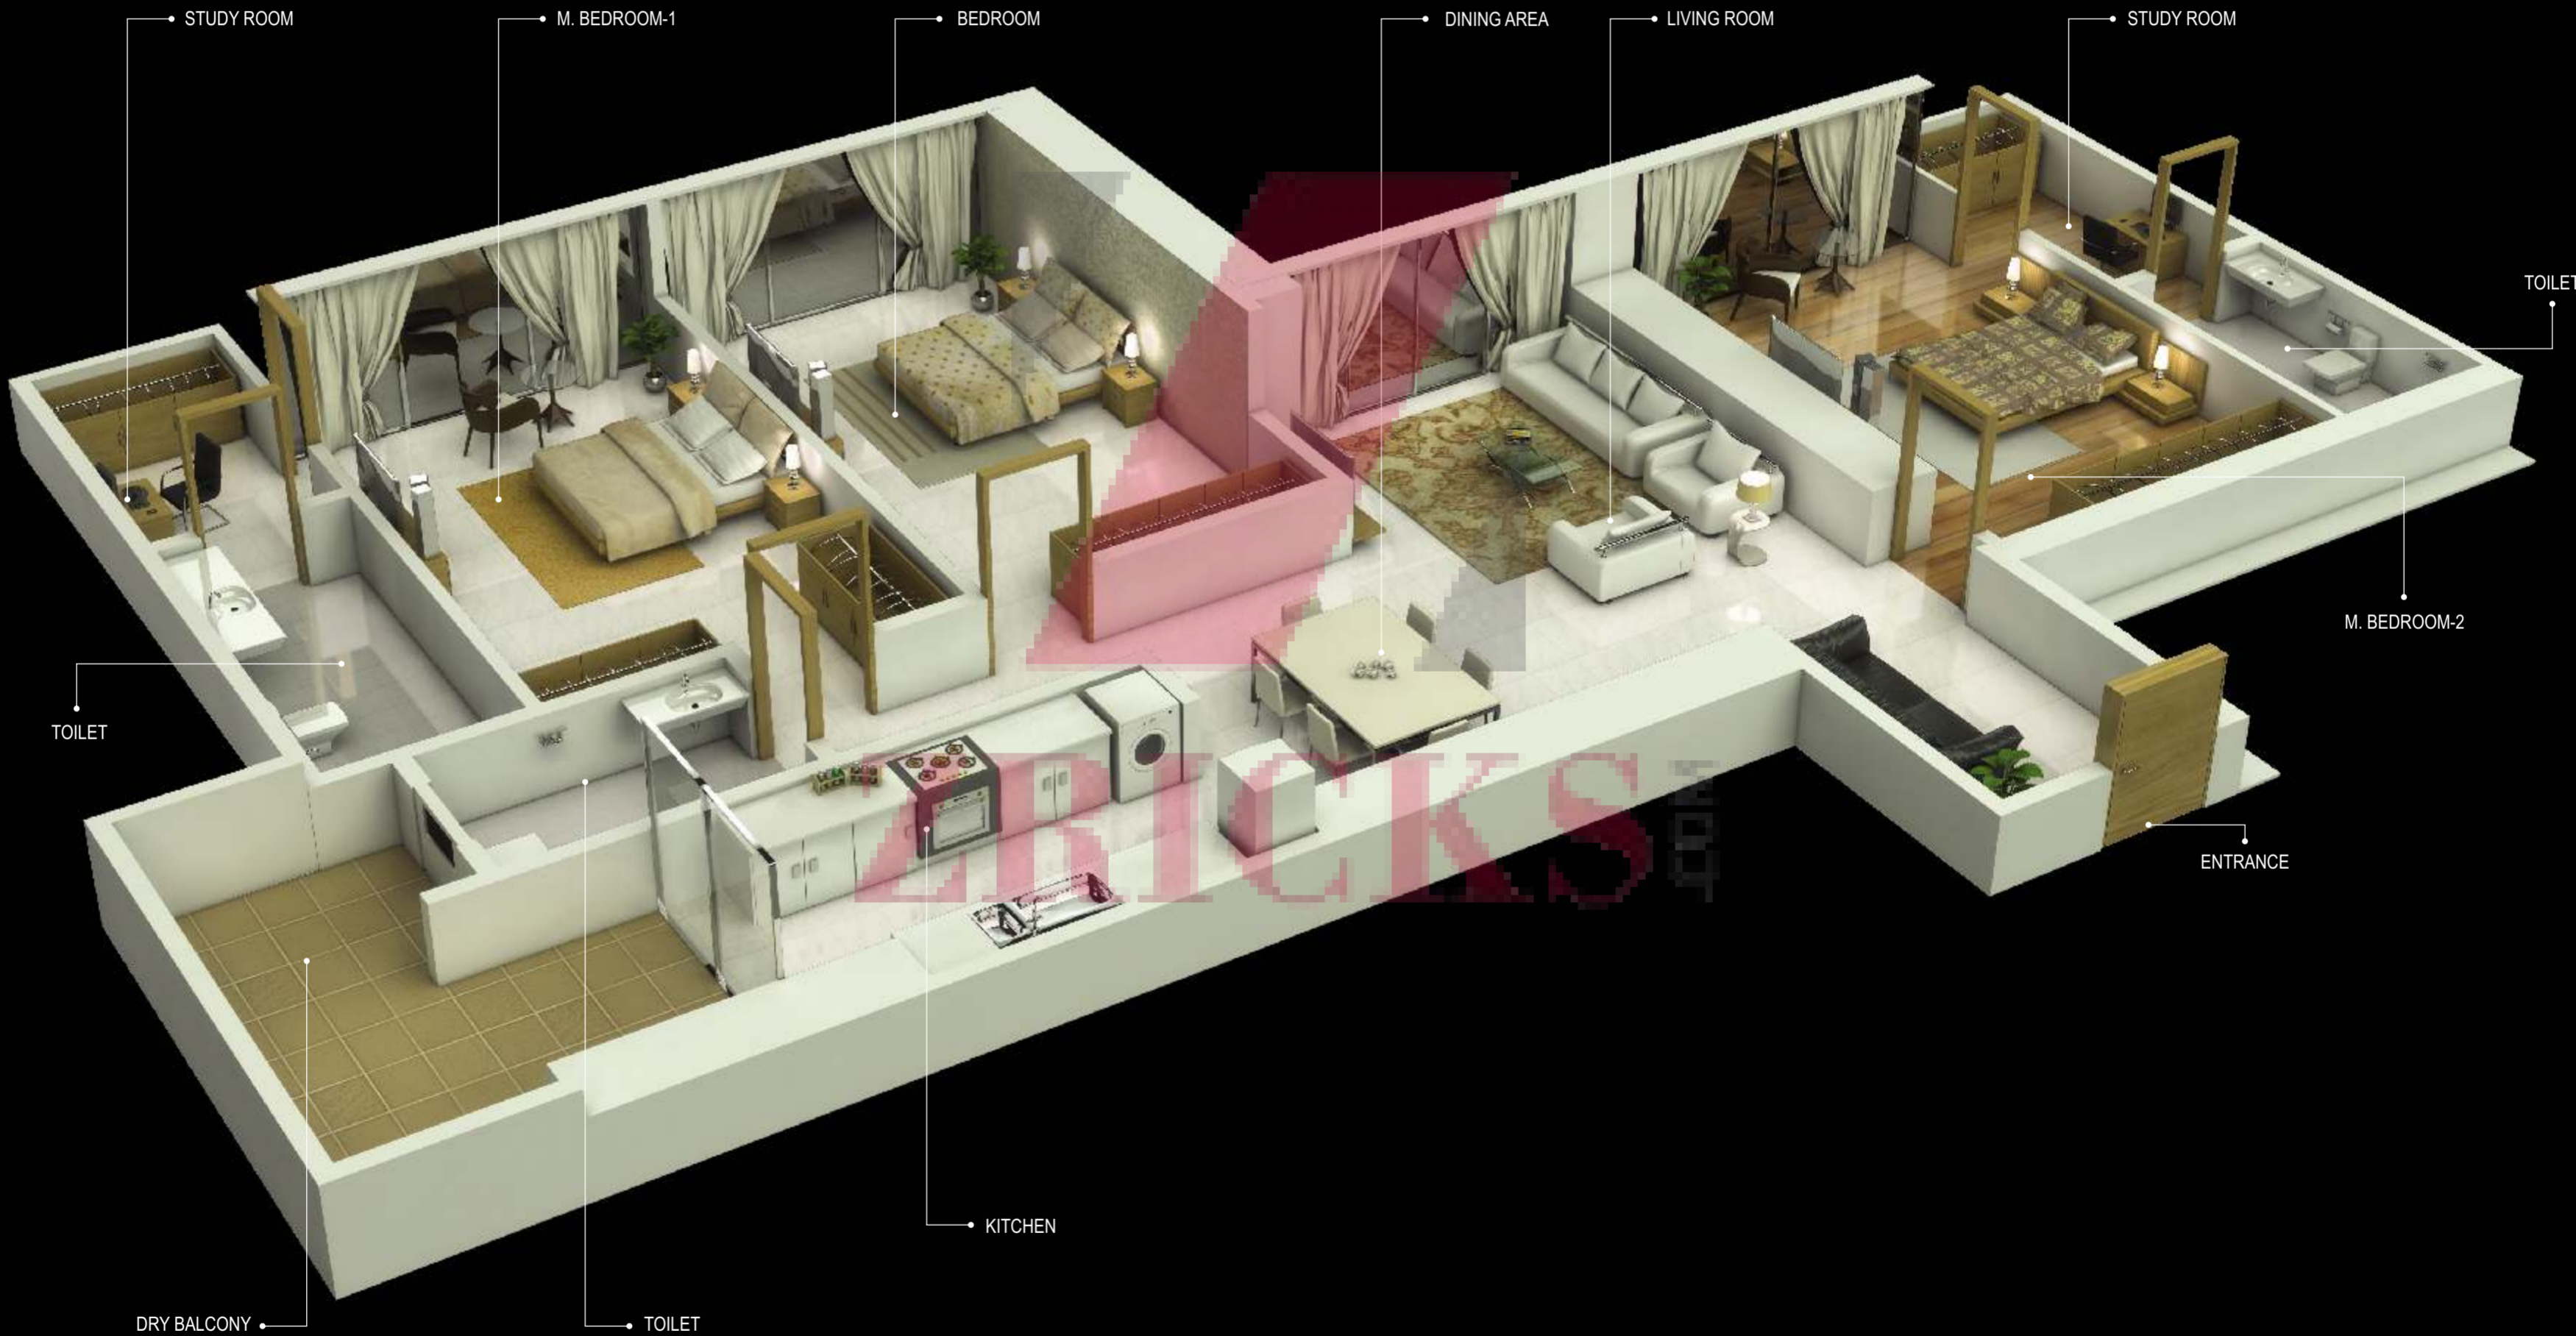

FUN-FILLED RECREATION

- Private theater with D2H connection
- Virtual gaming zone with Wii-console
- Multipurpose community party room
- Full serviced sky-cafeteria with exquisite cabanas

PLANS

TYPICAL ISOMETRIC FLOOR PLAN - 3 BHK