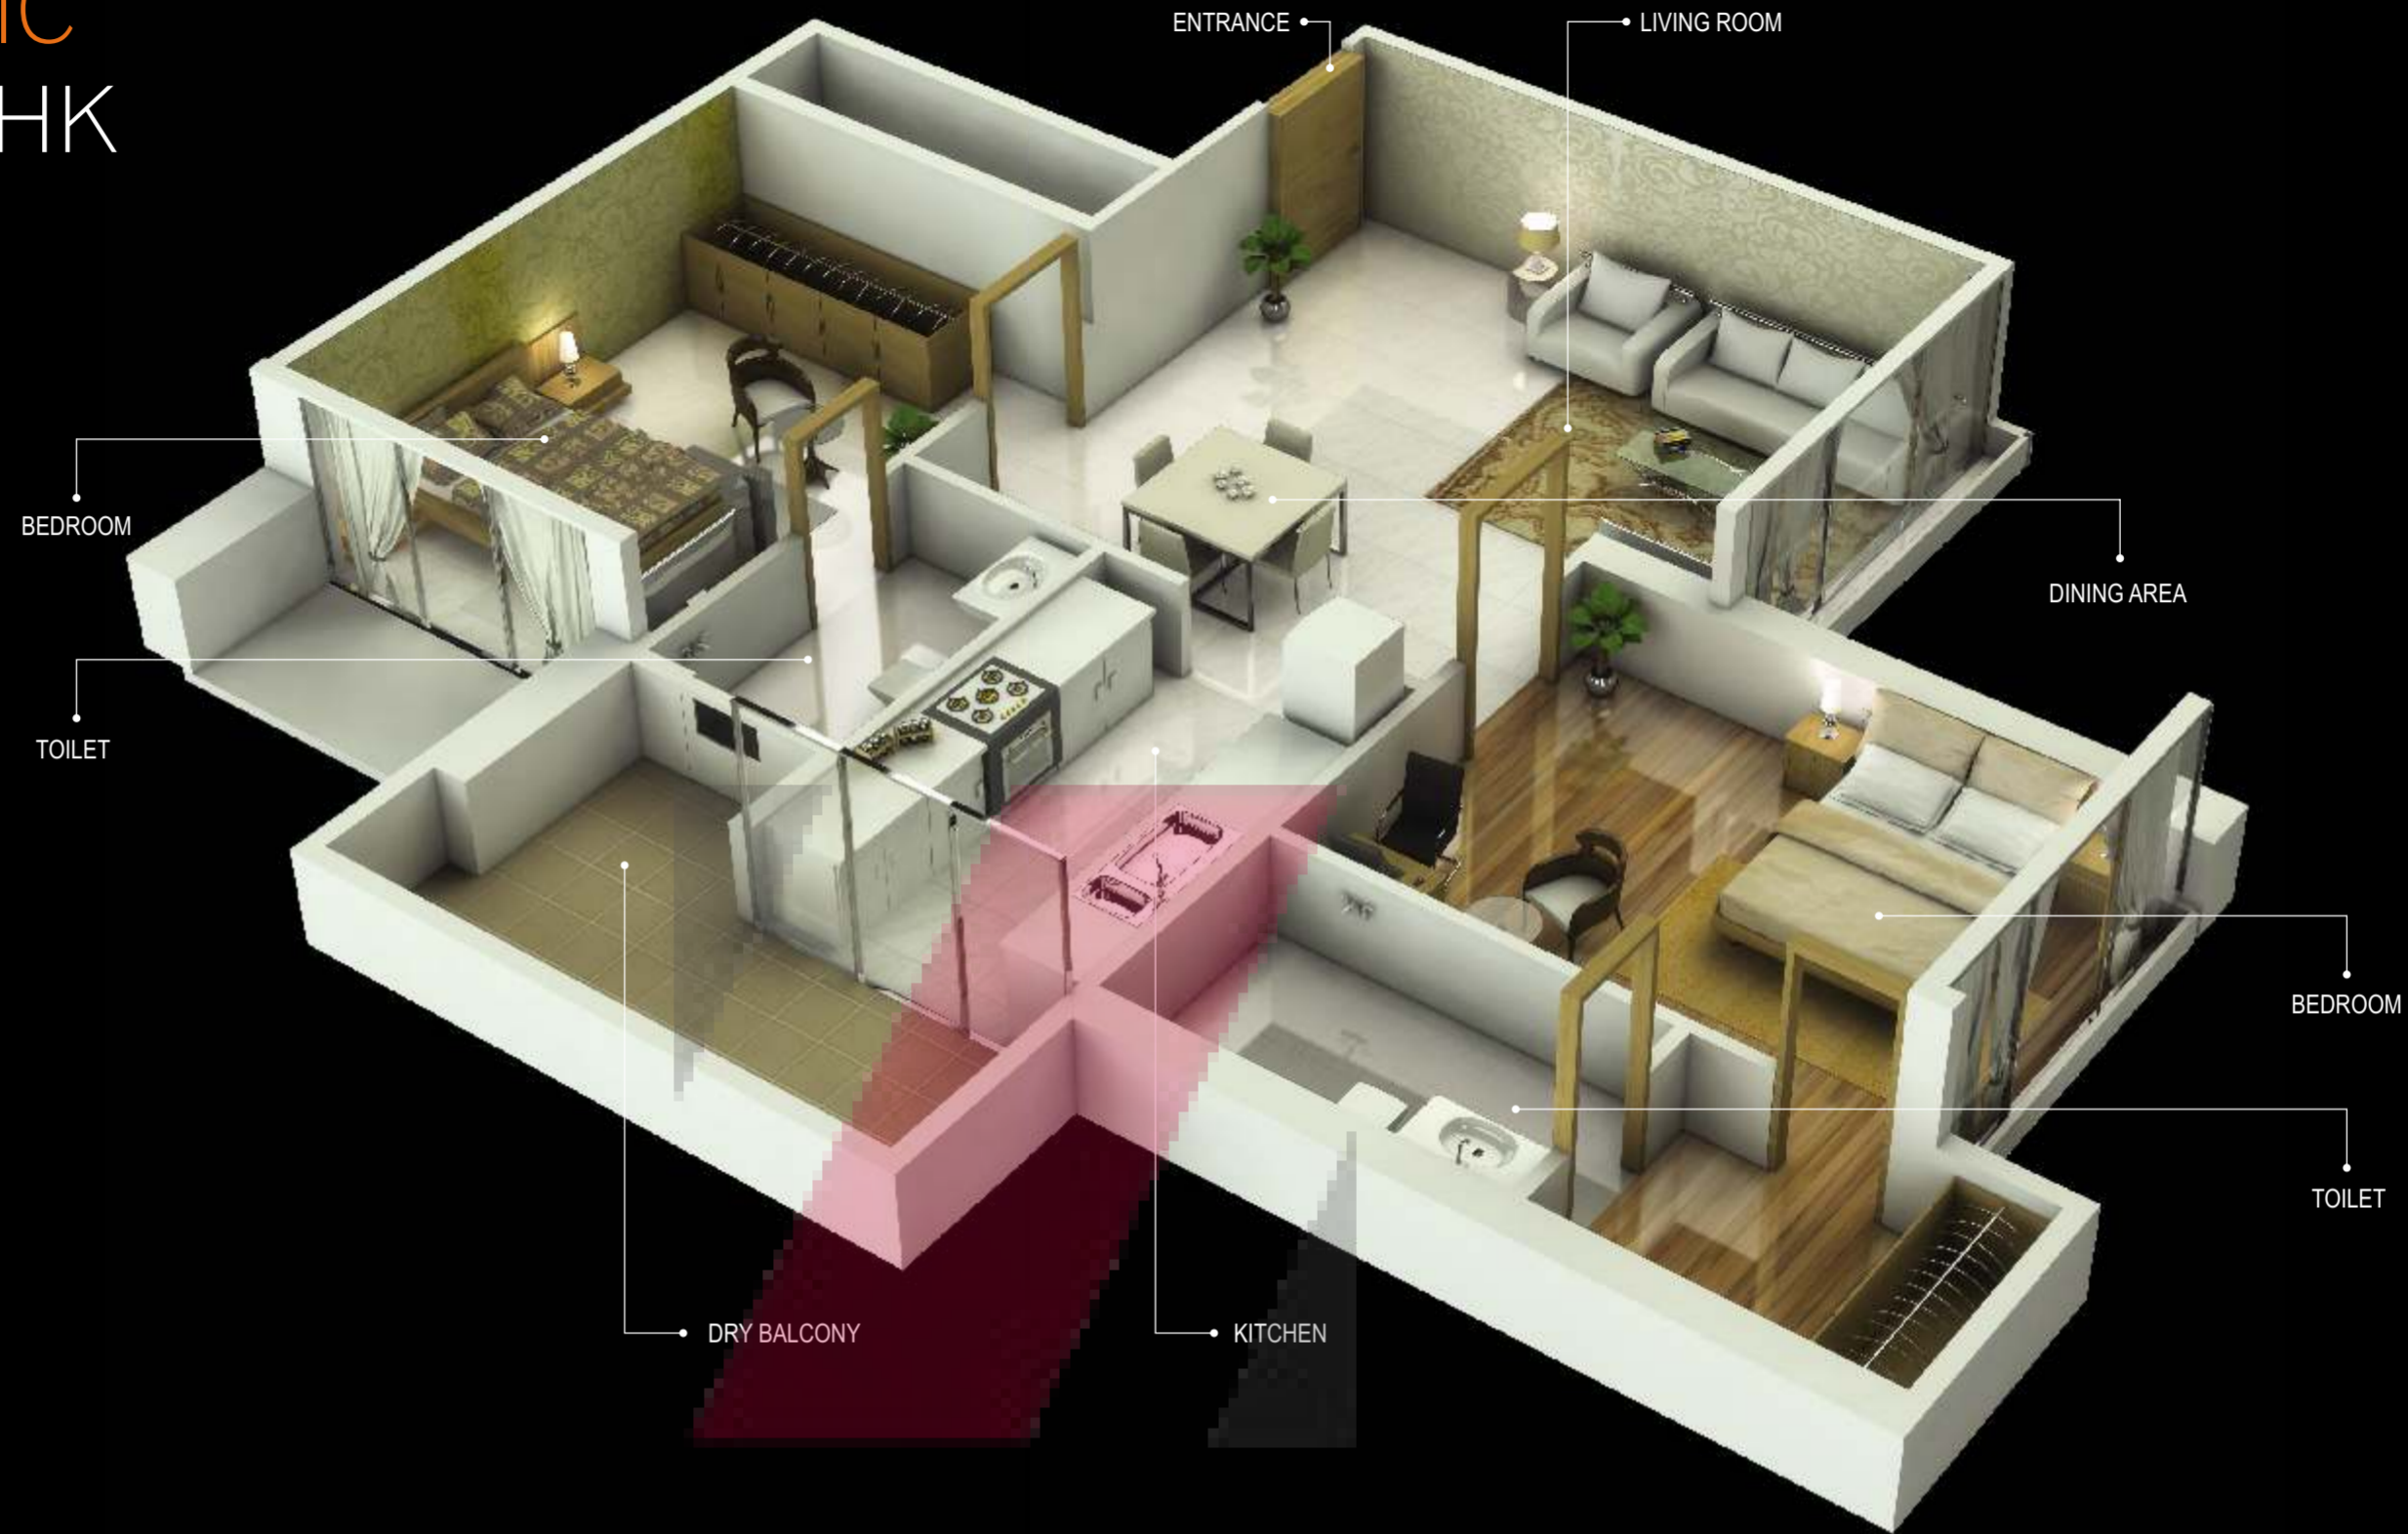

TYPICAL ISOMETRIC FLOOR PLAN - 2 BHK

Type - 1